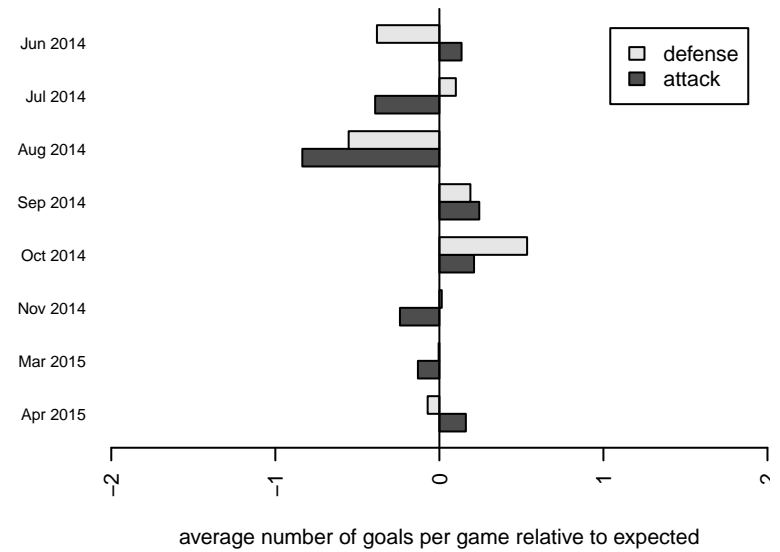

Performance relative to 13 month average