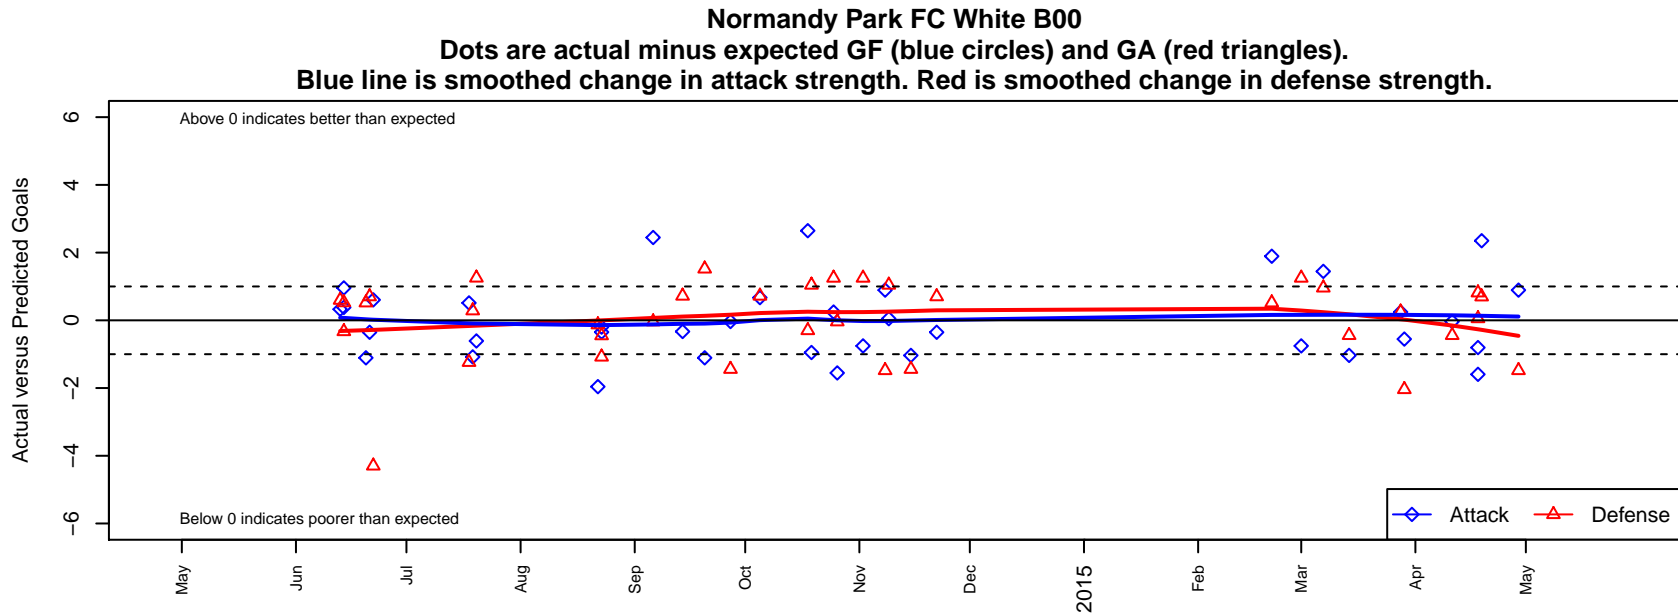

Normandy Park FC White B00

Normandy Park FC
 Normandy Park, WA
 B00 total strength=1373
 attack=7.65 defense=6.94
 fall league = PSPL Premier U14
 spr league = Spr PSPL SuperLeague U14
 notes= A team

alt names used:
 NPFC (WA)
 Normandy Park FC White
 Normandy Park Football Club [White A]
 NORMANDY PARK FC NPFC 00 (WA)
 Normandy Park FC White
 NPFC – White
 NPFC – WHITE
 NORMANDY PARK FC B00 (WA)

**attack and defense variance (black dot)
relative to other teams
and top 10 in region**

**attack and defense rating
relative to others at age
and all opponents in last 13 months**

Performance relative to 13 month average