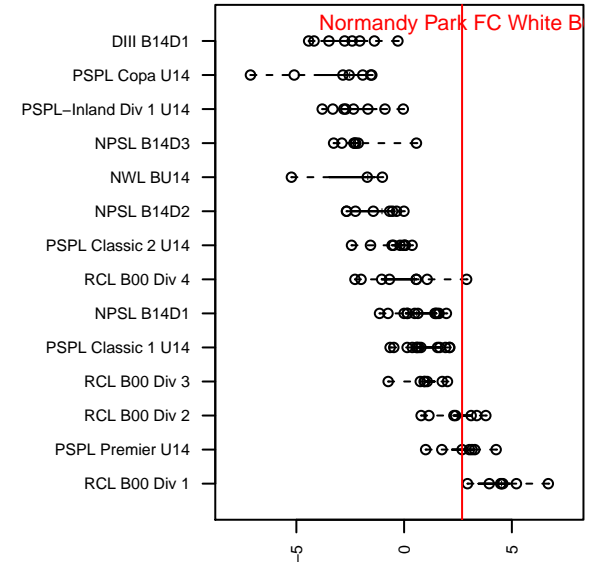

Normandy Park FC White B00

Normandy Park FC
 Normandy Park, WA
 B00 total strength=1373
 attack=7.65 defense=6.94
 fall league = PSPL Premier U14
 spr league = Spr PSPL SuperLeague U14
 notes= A team

alt names used:
 NPFC (WA)
 Normandy Park FC White
 Normandy Park Football Club [White A]
 NORMANDY PARK FC NPFC 00 (WA)
 Normandy Park FC White
 NPFC – White
 NPFC – WHITE
 NORMANDY PARK FC B00 (WA)

Venues played:
 2013 WA Cup BU13 Gold/Silver U13
 2014 Rainier Challenge Samba U14
 2014 US Club Regionals U13
 2014 Nike Crossfire Challenge Gold U14
 2014 REDAPT Cup Gold U14
 2014 PSPL Premier U14
 2014 Spr PSPL SuperLeague U14
 2014 WA Cup BU14 Gold/Platinum U14

**attack and defense variance (black dot)
relative to other teams
and top 10 in region**

**attack and defense rating
relative to others at age
and all opponents in last 13 months**

Performance relative to 13 month average