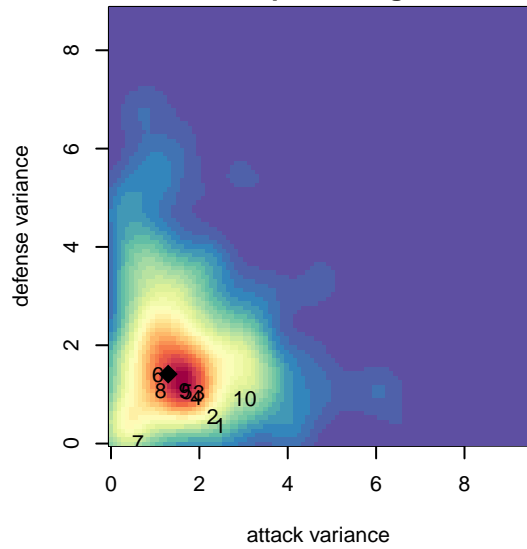

Normandy Park FC White B00

Normandy Park FC
 Normandy Park, WA
 B00 total strength=1373
 attack=7.65 defense=6.94
 fall league = PSPL Premier U14
 spr league = Spr PSPL SuperLeague U14
 notes= A team

alt names used:
 NPFC (WA)
 Normandy Park FC White
 Normandy Park Football Club [White A]
 NORMANDY PARK FC NPFC 00 (WA)
 Normandy Park FC White
 NPFC – White
 NPFC – WHITE
 NORMANDY PARK FC B00 (WA)

**attack and defense variance (black dot)
relative to other teams
and top 10 in region**

**attack and defense rating
relative to others at age
and all opponents in last 13 months**

Performance relative to 13 month average