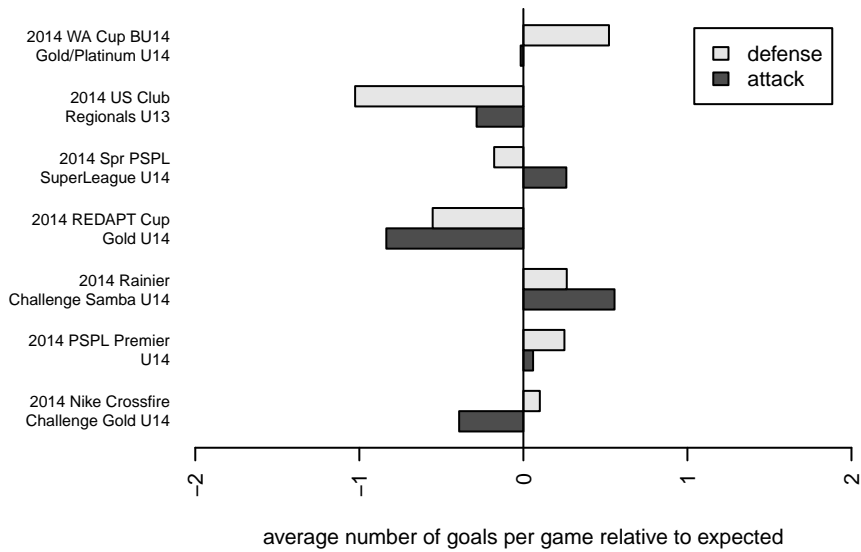

Normandy Park FC White B00

Normandy Park FC
 Normandy Park, WA
 B00 total strength=1373
 attack=7.65 defense=6.94
 fall league = PSPL Premier U14
 spr league = Spr PSPL SuperLeague U14
 notes= A team

alt names used:
 NPFC (WA)
 Normandy Park FC White
 Normandy Park Football Club [White A]
 NORMANDY PARK FC NPFC 00 (WA)
 Normandy Park FC White
 NPFC – White
 NPFC – WHITE
 NORMANDY PARK FC B00 (WA)

Venues played:
 2013 WA Cup BU13 Gold/Silver U13
 2014 Rainier Challenge Samba U14
 2014 US Club Regionals U13
 2014 Nike Crossfire Challenge Gold U14
 2014 REDAPT Cup Gold U14
 2014 PSPL Premier U14
 2014 Spr PSPL SuperLeague U14
 2014 WA Cup BU14 Gold/Platinum U14

**attack and defense variance (black dot)
relative to other teams
and top 10 in region**

**attack and defense rating
relative to others at age
and all opponents in last 13 months**

Performance relative to 13 month average