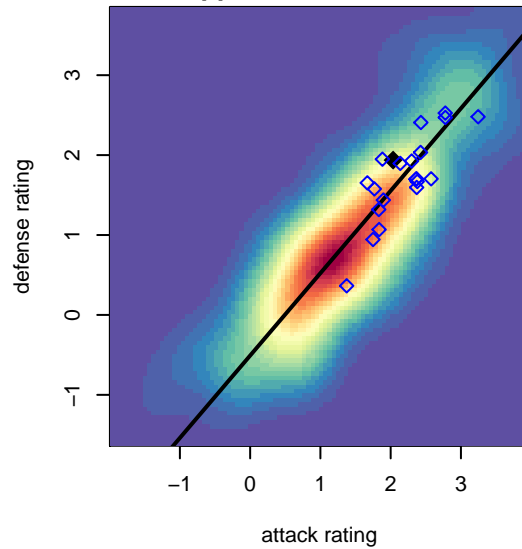

Normandy Park FC White B00

Normandy Park FC
 Normandy Park, WA
 B00 total strength=1373
 attack=7.65 defense=6.94
 fall league = PSPL Premier U14
 spr league = Spr PSPL SuperLeague U14
 notes= A team

alt names used:
 NPFC (WA)
 Normandy Park FC White
 Normandy Park Football Club [White A]
 NORMANDY PARK FC NPFC 00 (WA)
 Normandy Park FC White
 NPFC – White
 NPFC – WHITE
 NORMANDY PARK FC B00 (WA)

**attack and defense variance (black dot)
relative to other teams
and top 10 in region**

**attack and defense rating
relative to others at age
and all opponents in last 13 months**

Performance relative to 13 month average